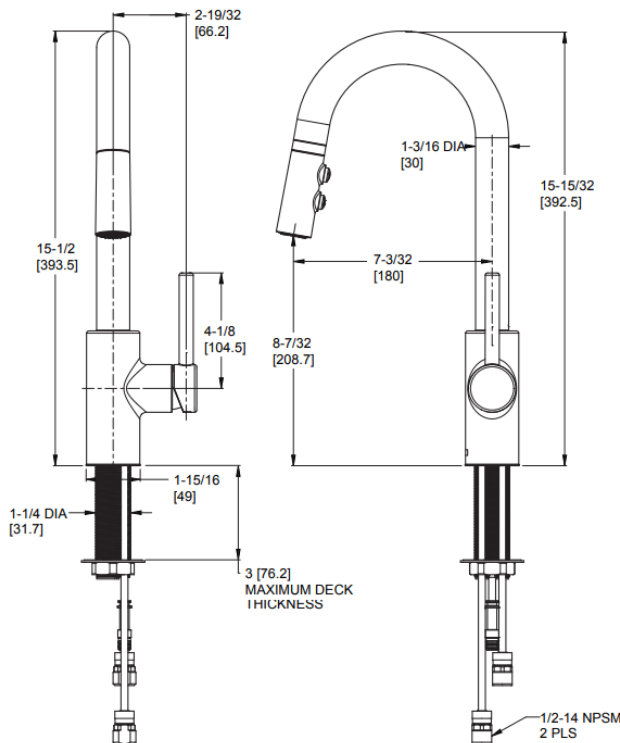

Stellen™

Pull Down Bar & Prep Faucet
Barra abatible y grifo de preparación

LG572SAB
LG572SAC
LG572SAS

FEATURES / CARACTERÍSTICAS

- 1.8 GPM Flow Rate
- 3 Function Pull-Down Sprayer
- 1 or 3-Hole Installation; Deck Plate or Single Hole Mounting Option
- AccuDock™ Sprayhead Docking
- Pforever Seal Ceramic Disc Valve

DIMENSIONS / DIMENSIONES

Warranty / Garantía

PROJECT / PROYECTO: _____

CONTRACTOR / CONTRATISTA: _____

NOTES / NOTAS: _____

PfISTER™

www.pfisterfaucets.com/international
A Division of Spectrum Brands, Inc.
19701 DaVinci
Lake Forest, CA 92610 USA