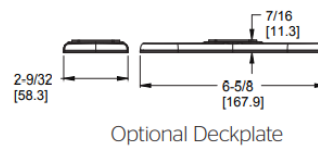

Warranty / Garantía

PROJECT / PROYECTO: _____

CONTRACTOR / CONTRATISTA: _____

NOTES / NOTAS: _____

PfISTER™

www.pfisterfaucets.com/international
A Division of Spectrum Brands, Inc.
19701 DaVinci
Lake Forest, CA 92610 USA